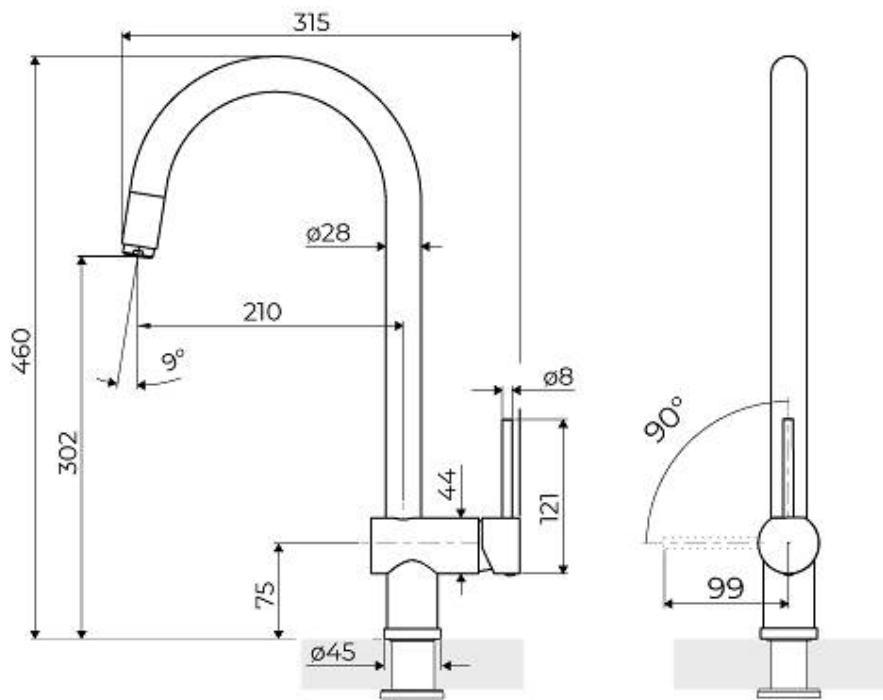

ARCO GOLD

Mixer Taps

Code: R491 A09

DETAILS

Mixer type Single lever mixer tap with rotating barrel.

Coloring Gold

Material Brass

Texture Brushed in line

Rotating angle 140°

Strengthening plate ø45mm

Cartridge With ceramic discs

Mixer hole ø35mm

Max worktop thickness 55mm

FEATURES

Rotating angle

All the taps have a wide angle of rotation. Some models even permit a full 360° rotation.

Strengthening plate

Foster's mixer taps are equipped with the strengthening plate that offers perfect stability on any sink.

TECHNICAL DATA

GALLERY